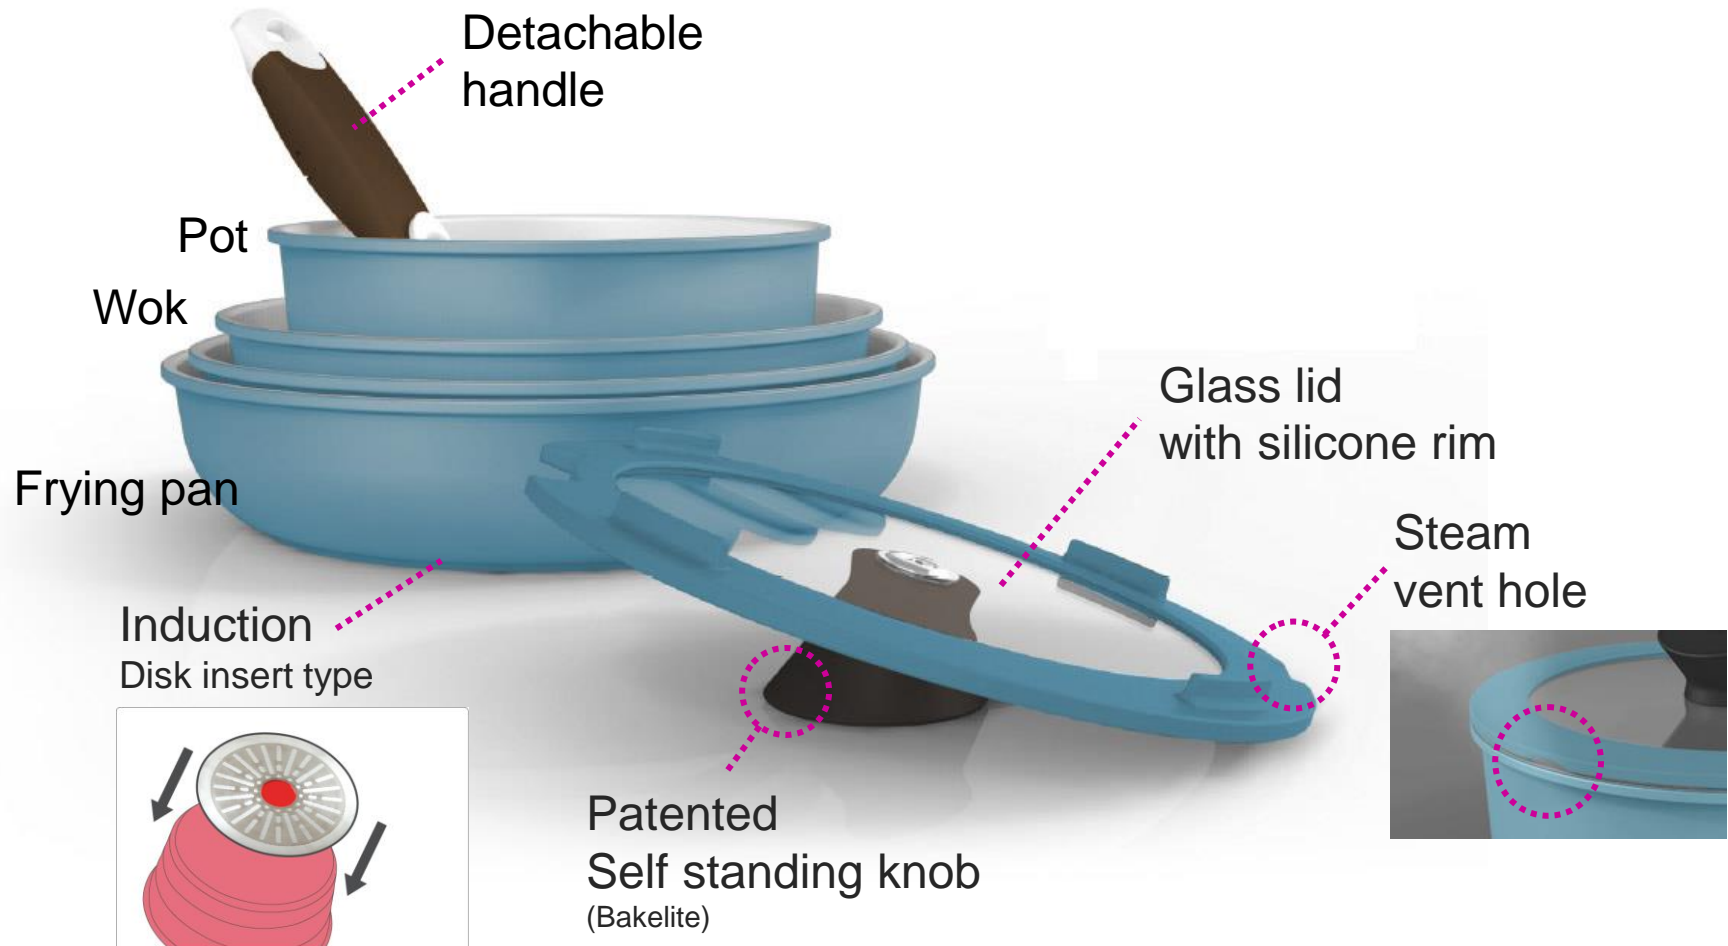

NEW Midas

NEOFLAM®

Bringing kitchens to life