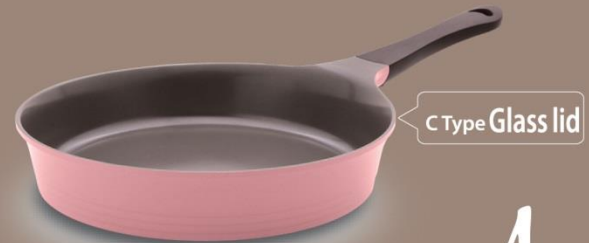

NEW

1. Frying Pan 26cm **K**

2. Frying Pan 28cm **K**

Aeni

< Existing products >